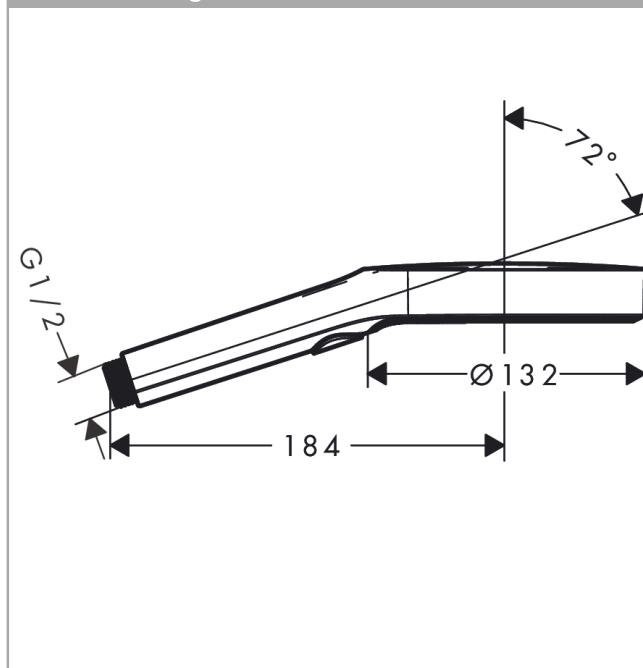

#### product features

- shower head size: 132 mm
- spray type: PowderRain, Intense PowderRain, MonoRain
- convenient diversion via Select button
- spray disc surface: graphite
- maximum flow rate at 3 bar: 14 l/min
- minimum flow pressure: 1,1 bar
- with internal water conduction
- rinseable screen seal
- connection thread G ½
- connection dimension: DN15
- suitable for continuous flow water heaters

### Scale drawing